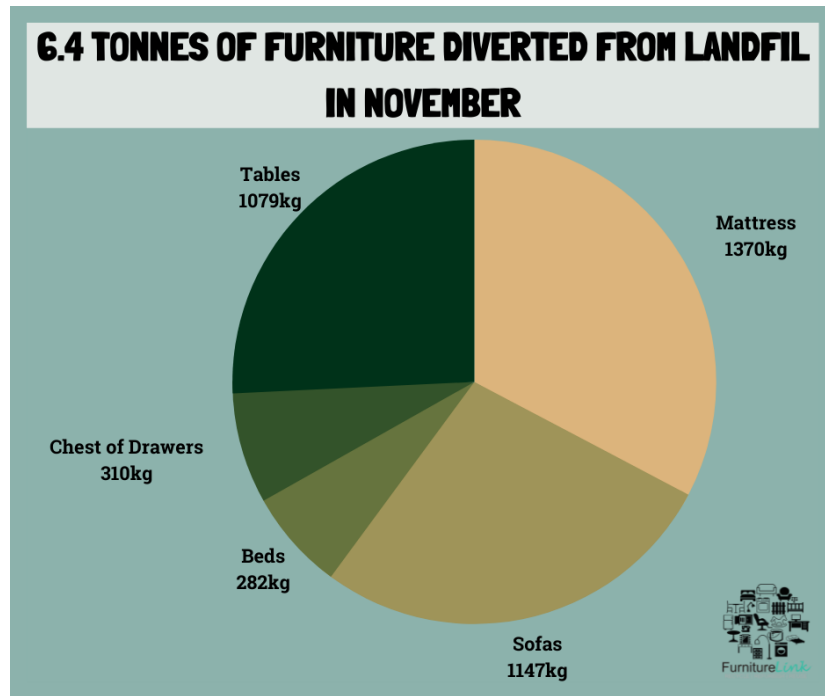

### June 2021

**IN JUNE WE DIVERTED 6.5 TONS OF FURNITURE FROM LANDFIL – THE WEIGHT EQUIVALENT OF SIX WHITE RHINOCEROS'**

July 2021

**IN JULY WE SUCCESSFULLY  
DIVERTED 7.3 TONNES OF  
FURNITURE AWAY FROM  
LANDFIL.**

**THATS THE EQUIVILANT OF  
THREE GIRAFFES!**

August 2021

**7.7 TONNES  
DIVERTED FROM  
LANDFILL IN  
AUGUST!**

September 2021

October 2021

**7.7 TONNES OF FURNITURE DIVERTED FROM LANDFILL IN OCTOBER!**

Including...

 <b>1.7 TONNES OF SOFAS</b>	 <b>0.4 TONNES OF BEDS</b>
 <b>1.4 TONNES OF MATTRESSES</b>	 <b>0.7 TONNES OF CHAIRS</b>

Thank you from Furniturelink Surrey!

November 2021

Total statistics for 2021